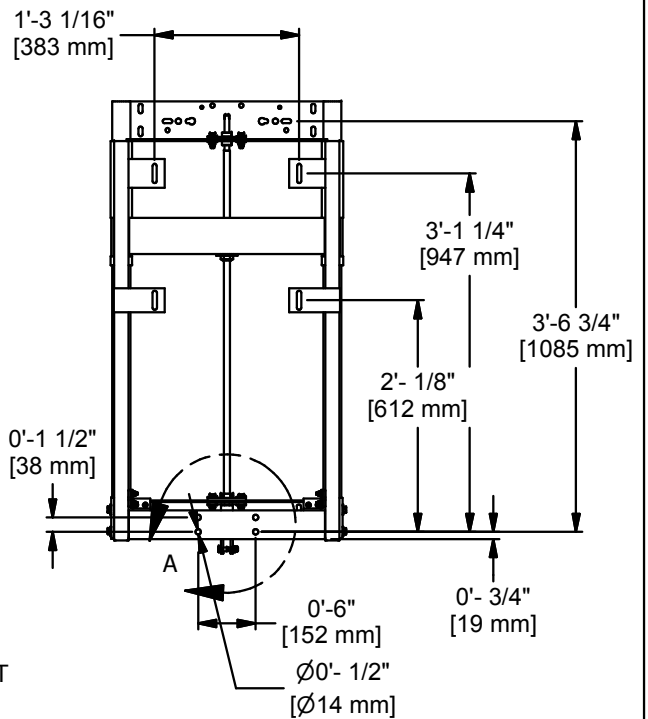

DETAIL A

STATIONARY MOUNTING SIDE

BOARD MOUNTING SIDE

WWW.ADPLEMCO.COM
SALES@ADPLEMCO.COM

13702 SOUTH 200 WEST B9
DRAPER, UT 84020

PHONE (801) 280-4000
FAX (801) 280-4040

MANUAL HEIGHT ADJUSTER

DRAWN	DATE	REV
	12/6/2017	-

SHT. NO.	PART NO.
1 OF 1	125M