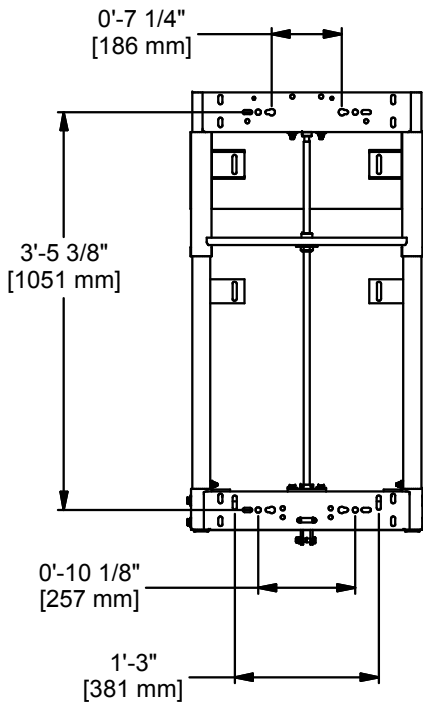

DETAIL A

STATIONARY MOUNTING SIDE

BOARD MOUNTING SIDE

WWW.ADPLEMCO.COM
SALES@ADPLEMCO.COM

13702 SOUTH 200 WEST B9
DRAPER, UT 84020

PHONE (801) 280-4000
FAX (801) 280-4040

MANUAL HEIGHT ADJUSTER

DRAWN	DATE	REV
	12/6/2017	-

SHT. NO.	PART NO.
1 OF 1	125M