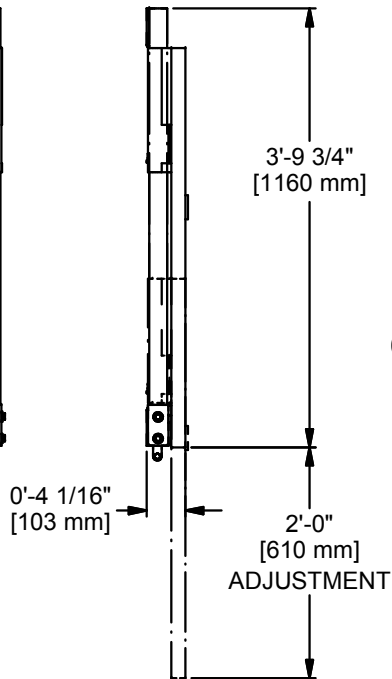

DETAIL A

STATIONARY MOUNTING SIDE

BOARD MOUNTING SIDE

WWW.ADPLEMCO.COM
SALES@ADPLEMCO.COM

13702 SOUTH 200 WEST B9
DRAPER, UT 84020

PHONE (801) 280-4000
FAX (801) 280-4040

MANUAL HEIGHT ADJUSTER

DRAWN	DATE	REV
	12/6/2017	-

SHT. NO.	PART NO.
1 OF 1	125M