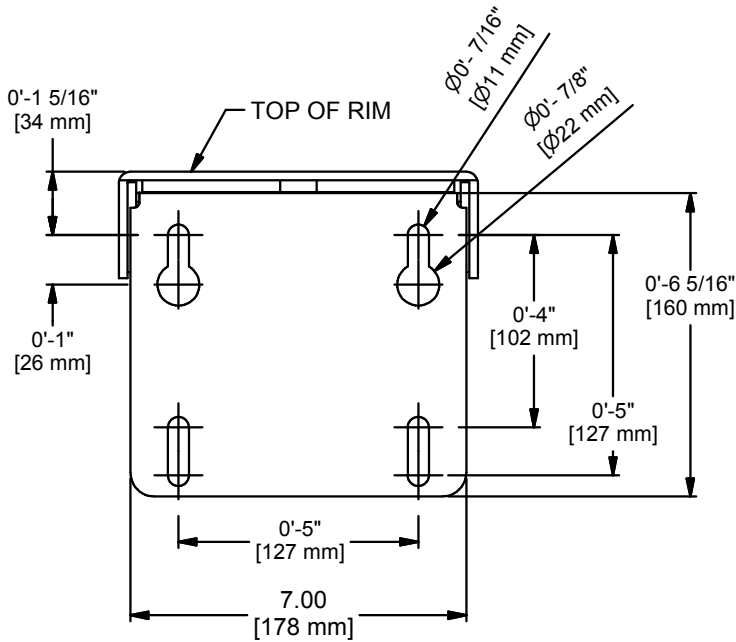

POSITIVE LOCK DETENT MECHANISM

DUAL RETURN SPRINGS

FINISH IS OFFICIAL ORANGE POWDER COAT

GOAL IS SUPPLIED WITH ANTI-WHIP NYLON NET (#144 NYLON CORD) AND MOUNTING HARDWARE

MOUNTING PLATE VIEW

WWW.ADPLEMCO.COM  
SALES@ADPLEMCO.COM

13702 SOUTH 200 WEST B9  
DRAPER, UT 84020

PHONE (801) 280-4000  
FAX (801) 280-4040

BREAKAWAY GOAL

DRAWN	DATE	REV
	5/8/2003	-
SHT. NO.	PART NO.	
1 OF 1	25	