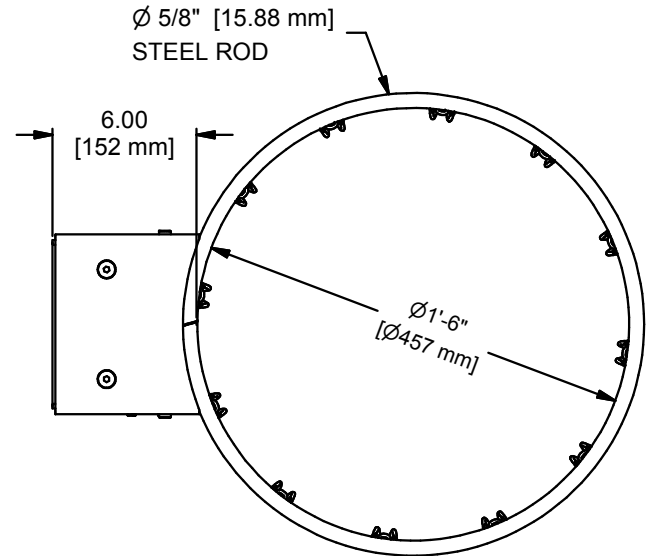

POSITIVE LOCK DETENT MECHANISM

DUAL RETURN SPRINGS

FINISH IS OFFICIAL ORANGE POWDER COAT

GOAL IS SUPPLIED WITH ANTI-WHIP NYLON NET (#144 NYLON CORD) AND MOUNTING HARDWARE

MOUNTING PLATE VIEW

WWW.ADPLEMCO.COM  
SALES@ADPLEMCO.COM

13702 SOUTH 200 WEST B9  
DRAPER, UT 84020

PHONE (801) 280-4000  
FAX (801) 280-4040

BREAKAWAY GOAL

DRAWN	DATE	REV
	5/8/2003	-
SHT. NO.	PART NO.	
1 OF 1	25	