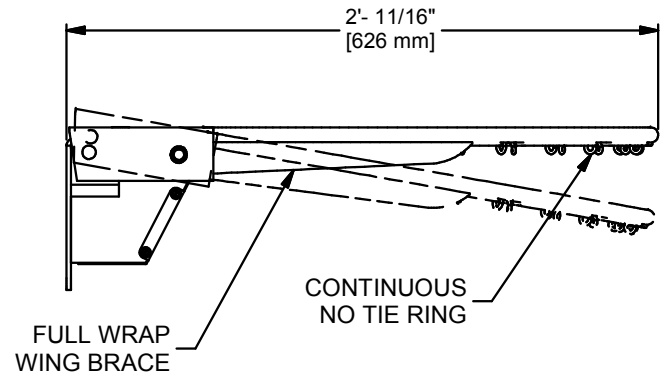

POSITIVE LOCK DETENT MECHANISM

DUAL RETURN SPRINGS

FINISH IS OFFICIAL ORANGE POWDER COAT

GOAL IS SUPPLIED WITH ANTI-WHIP NYLON NET (#144 NYLON CORD) AND MOUNTING HARDWARE

MOUNTING PLATE VIEW

WWW.ADPLEMCO.COM  
SALES@ADPLEMCO.COM