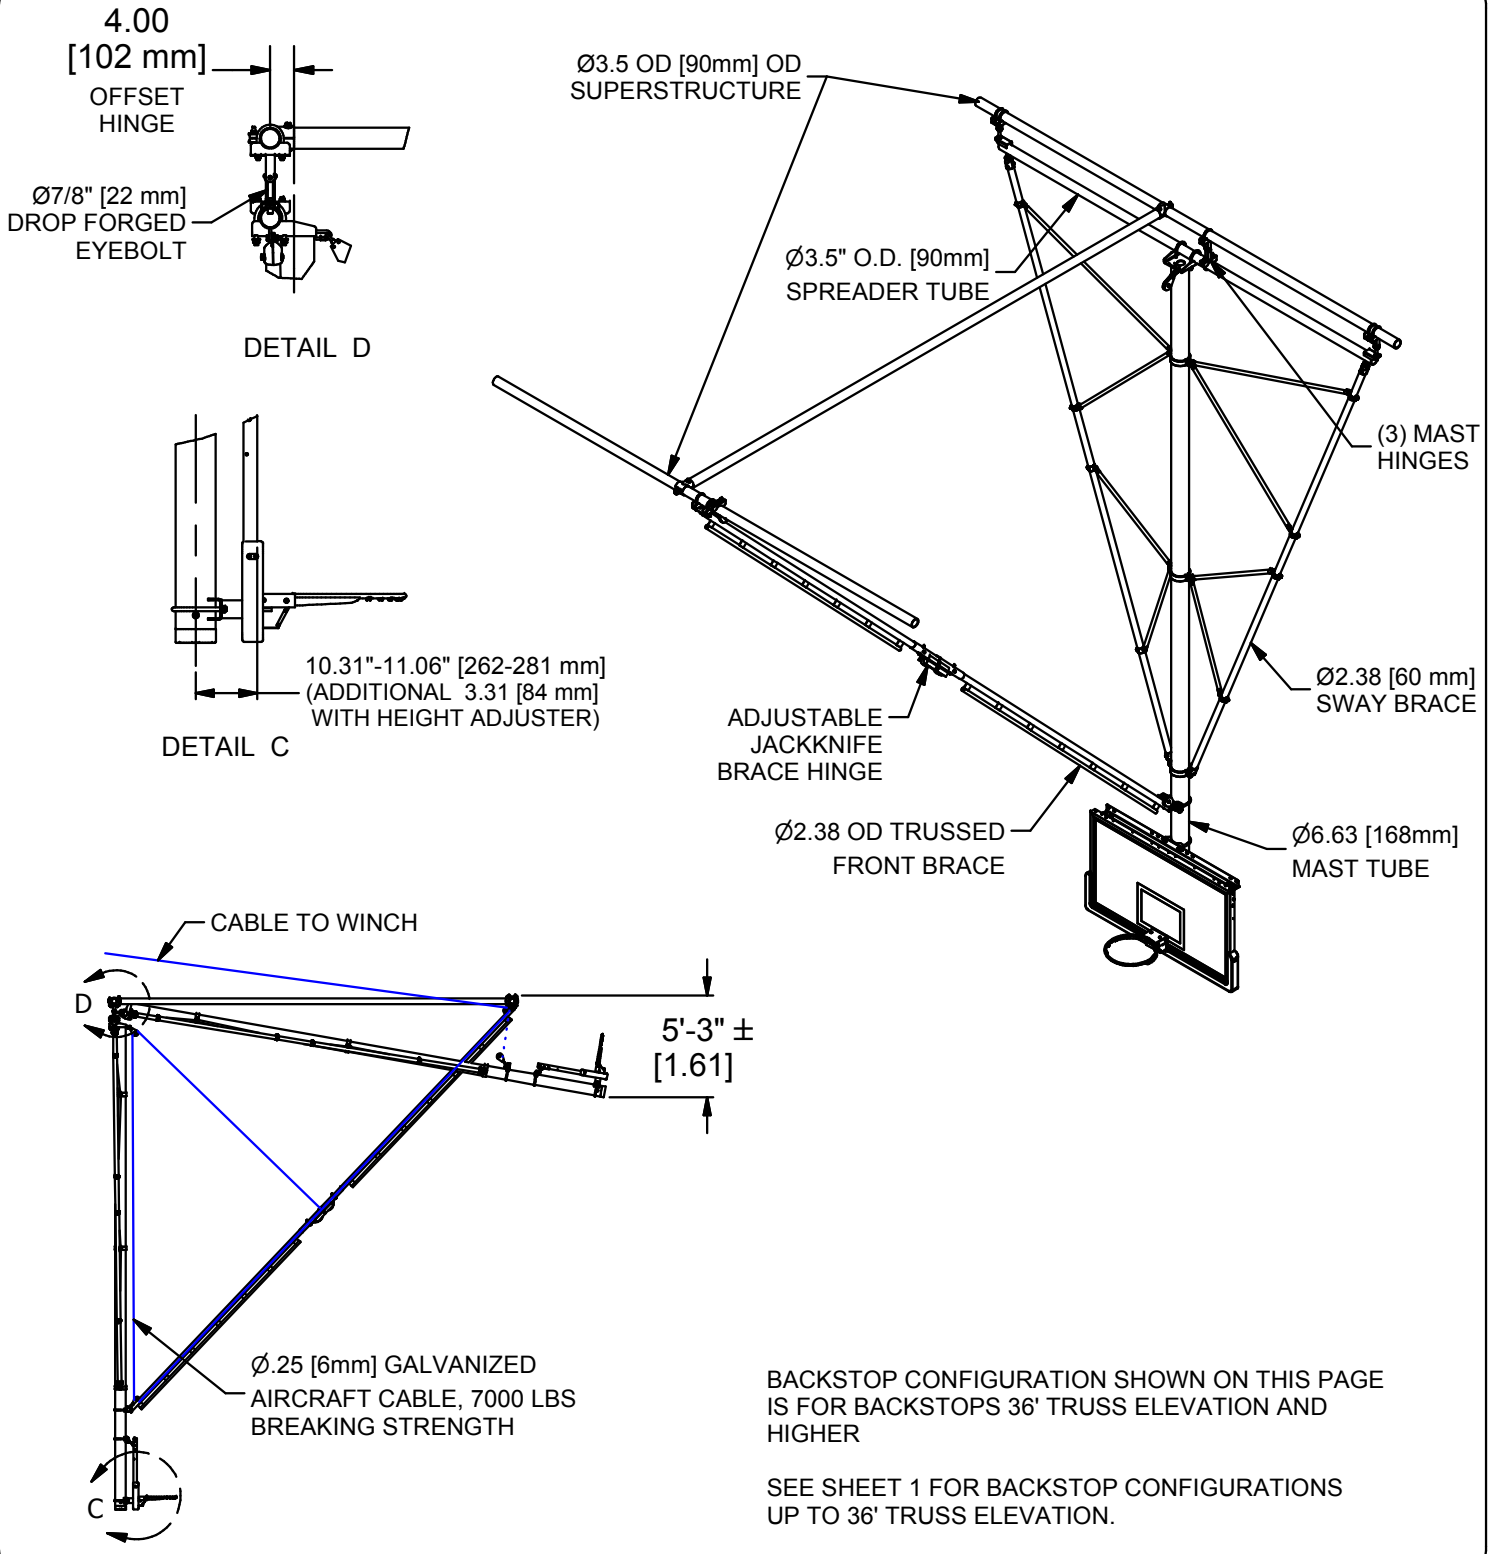

BACKSTOP CONFIGURATION SHOWN ON THIS PAGE IS FOR BACKSTOPS UP TO 36' TRUSS ELEVATION.

SEE SHEET 2 FOR BACKSTOP CONFIGURATIONS 36' AND HIGHER TRUSS ELEVATION.

WWW.ADPLEMCO.COM
SALES@ADPLEMCO.COM

13702 SOUTH 200 WEST B9
DRAPER, UT 84020

PHONE (801) 280-4000
FAX (801) 280-4040

CLAMPED FRONT BRACED FRONT FOLDING

DRAWN	DATE	REV
	12/6/2017	-
SHT. NO.	PART NO.	
1 OF 2	1325BT	

BACKSTOP CONFIGURATION SHOWN ON THIS PAGE IS FOR BACKSTOPS 36' TRUSS ELEVATION AND HIGHER

SEE SHEET 1 FOR BACKSTOP CONFIGURATIONS UP TO 36' TRUSS ELEVATION.

WWW.ADPLEMCO.COM
SALES@ADPLEMCO.COM

13702 SOUTH 200 WEST B9
DRAPER, UT 84020

PHONE (801) 280-4000
FAX (801) 280-4040

CLAMPED FRONT BRACED FRONT FOLDING

DRAWN	DATE	REV
	12/6/2017	-
SHT. NO.	PART NO.	
2 OF 2	1325BT	