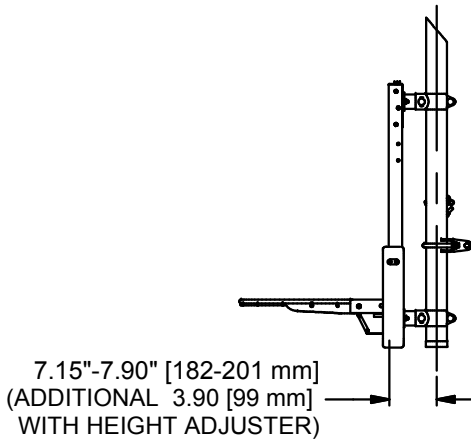

DETAIL B

DETAIL A

Ø 3.5 [90 mm] OD SUPERSTRUCTURE

Ø 3.50 [90 mm] OD WELDED FRAME

NOTE: FRAME WIDTH IS 63" [1600 mm] WITH A RECTANGULAR BACKBOARD AND 35" [889 mm] WITH A FAN SHAPED BACKBOARD

WWW.ADPLEMCO.COM  
SALES@ADPLEMCO.COM

13702 SOUTH 200 WEST B9  
DRAPER, UT 84020

PHONE (801) 280-4000  
FAX (801) 280-4040

REAR BRACED REAR FOLD BACKSTOP

DRAWN	DATE	REV
	12/6/2017	-
SHT. NO.	PART NO.	
1 OF 1	2345BT	