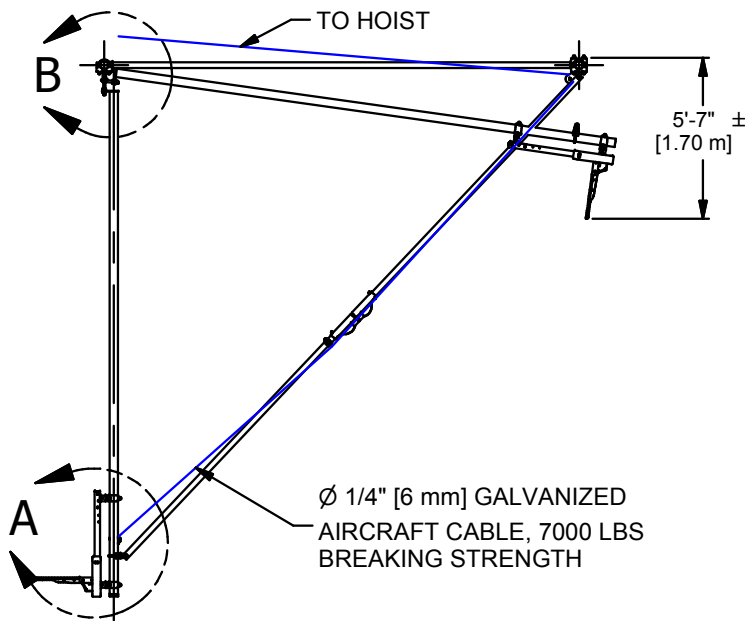

DETAIL B

DETAIL A

Ø 3.5 [90 mm] OD SUPERSTRUCTURE

Ø 3.50 [90 mm] OD WELDED FRAME

NOTE: FRAME WIDTH IS 63" [1600 mm] WITH A RECTANGULAR BACKBOARD AND 35" [889 mm] WITH A FAN SHAPED BACKBOARD

WWW.ADPLEMCO.COM  
SALES@ADPLEMCO.COM

13702 SOUTH 200 WEST B9  
DRAPER, UT 84020

PHONE (801) 280-4000  
FAX (801) 280-4040

REAR BRACED REAR FOLD BACKSTOP

DRAWN	DATE	REV
	12/6/2017	-
SHT. NO.	PART NO.	
1 OF 1	2345BT	