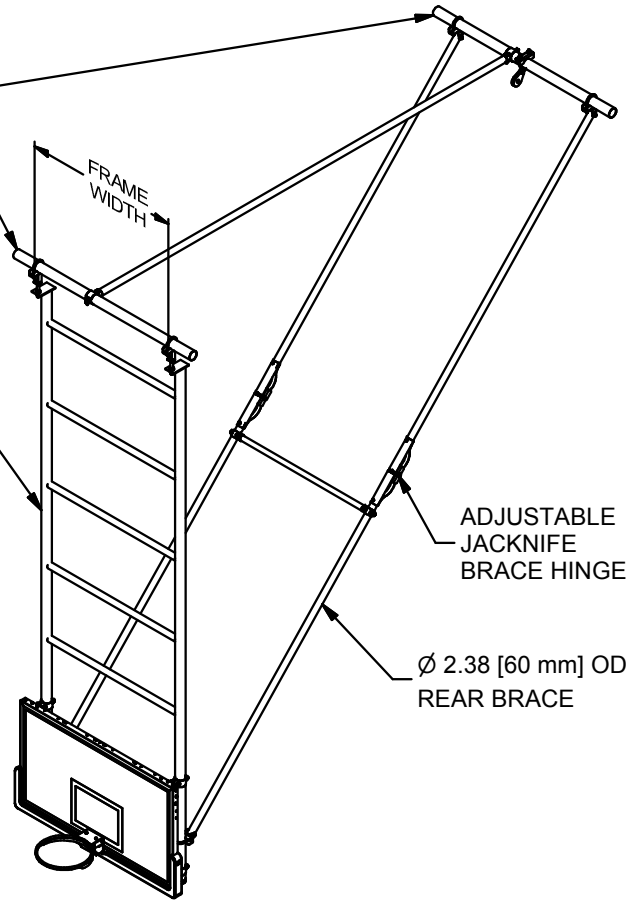

DETAIL B

DETAIL A

Ø 3.5 [90 mm] OD SUPERSTRUCTURE

Ø 3.50 [90 mm] OD WELDED FRAME

NOTE: FRAME WIDTH IS 63" [1600 mm] WITH A RECTANGULAR BACKBOARD AND 35" [889 mm] WITH A FAN SHAPED BACKBOARD

WWW.ADPLEMCO.COM  
SALES@ADPLEMCO.COM

13702 SOUTH 200 WEST B9  
DRAPER, UT 84020

PHONE (801) 280-4000  
FAX (801) 280-4040

REAR BRACED REAR FOLD BACKSTOP

DRAWN	DATE	REV
	12/6/2017	-
SHT. NO.	PART NO.	
1 OF 1	2345BT	