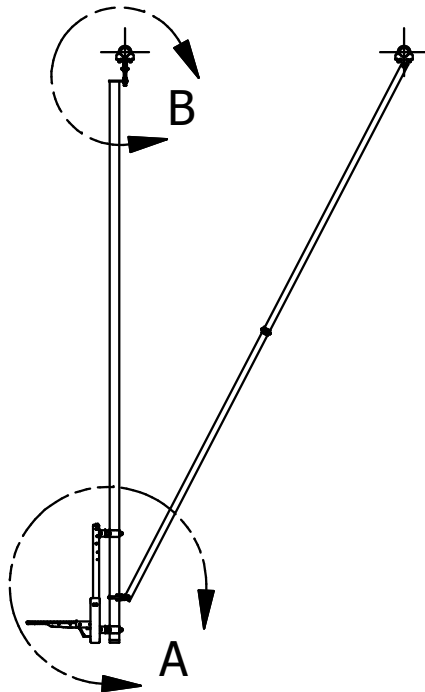

4.00
[102 mm]
OFFSET

Ø7/8" [22 mm]
DROP FORGED
EYEBOLT

DETAIL B

Ø 3.5 [90 mm] OD
SUPERSTRUCTURE

FRAME
WIDTH

Ø 2.38 [60 mm] OD
REAR BRACE

Ø 3.50 [90 mm] OD
WELDED FRAME

7.15-7.90" [182-201 mm]
(ADDITIONAL 3.90 [99 mm]
WITH HEIGHT ADJUSTER)

DETAIL A

NOTE: FRAME WIDTH IS 63" [1600 mm] WITH A
RECTANGULAR BACKBOARD AND 35" [889 mm]
WITH A FAN SHAPED BACKBOARD

WWW.ADPLEMCO.COM
SALES@ADPLEMCO.COM

13702 SOUTH 200 WEST B9
DRAPER, UT 84020

PHONE (801) 280-4000
FAX (801) 280-4040

REAR BRACED STATIONARY BACKSTOP

DRAWN	DATE	REV
	12/6/2017	-
SHT. NO.	PART NO.	
1 OF 1	2500BT	