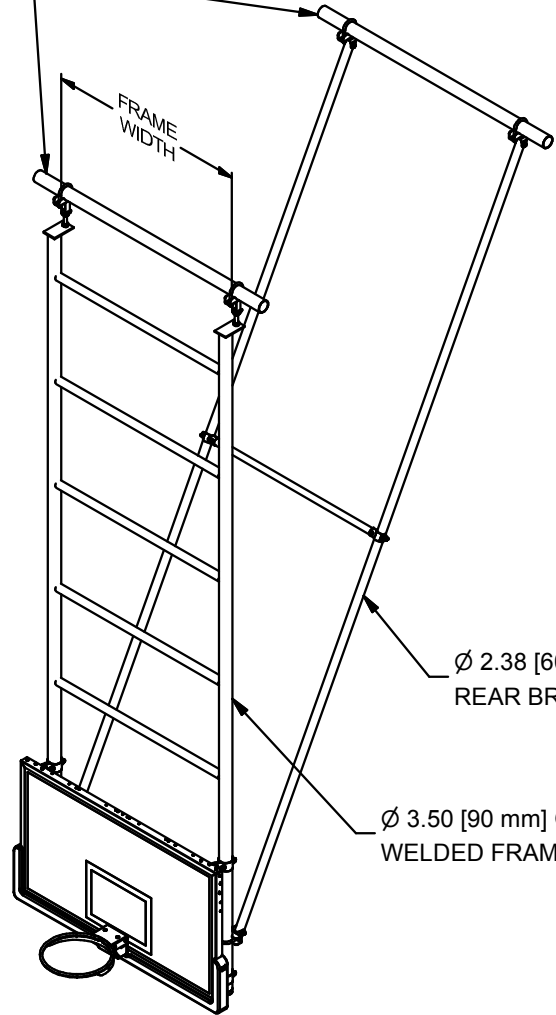

4.00
[102 mm]
OFFSET

Ø7/8" [22 mm]
DROP FORGED
EYEBOLT

DETAIL B

Ø 3.5 [90 mm] OD
SUPERSTRUCTURE

FRAME
WIDTH

Ø 2.38 [60 mm] OD
REAR BRACE

Ø 3.50 [90 mm] OD
WELDED FRAME

7.15-7.90" [182-201 mm]
(ADDITIONAL 3.90 [99 mm]
WITH HEIGHT ADJUSTER)

DETAIL A

NOTE: FRAME WIDTH IS 63" [1600 mm] WITH A
RECTANGULAR BACKBOARD AND 35" [889 mm]
WITH A FAN SHAPED BACKBOARD

WWW.ADPLEMCO.COM
SALES@ADPLEMCO.COM

13702 SOUTH 200 WEST B9
DRAPER, UT 84020

PHONE (801) 280-4000
FAX (801) 280-4040

REAR BRACED STATIONARY BACKSTOP

DRAWN	DATE	REV
	12/6/2017	-
SHT. NO.	PART NO.	
1 OF 1	2500BT	