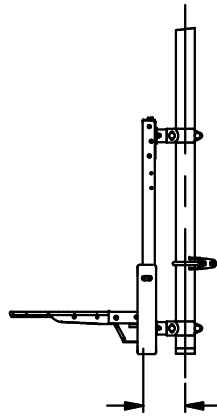

4.00
[102 mm]
OFFSET

Ø7/8" [22 mm]
DROP FORGED
EYEBOLT

DETAIL B

Ø 3.5 [90 mm] OD
SUPERSTRUCTURE

FRAME
WIDTH

Ø 2.38 [60 mm] OD
REAR BRACE

Ø 3.50 [90 mm] OD
WELDED FRAME

7.15-7.90" [182-201 mm]
(ADDITIONAL 3.90 [99 mm]
WITH HEIGHT ADJUSTER)

DETAIL A

NOTE: FRAME WIDTH IS 63" [1600 mm] WITH A
RECTANGULAR BACKBOARD AND 35" [889 mm]
WITH A FAN SHAPED BACKBOARD

WWW.ADPLEMCO.COM
SALES@ADPLEMCO.COM

13702 SOUTH 200 WEST B9
DRAPER, UT 84020

PHONE (801) 280-4000
FAX (801) 280-4040

REAR BRACED STATIONARY BACKSTOP

DRAWN	DATE	REV
	12/6/2017	-
SHT. NO.	PART NO.	
1 OF 1	2500BT	